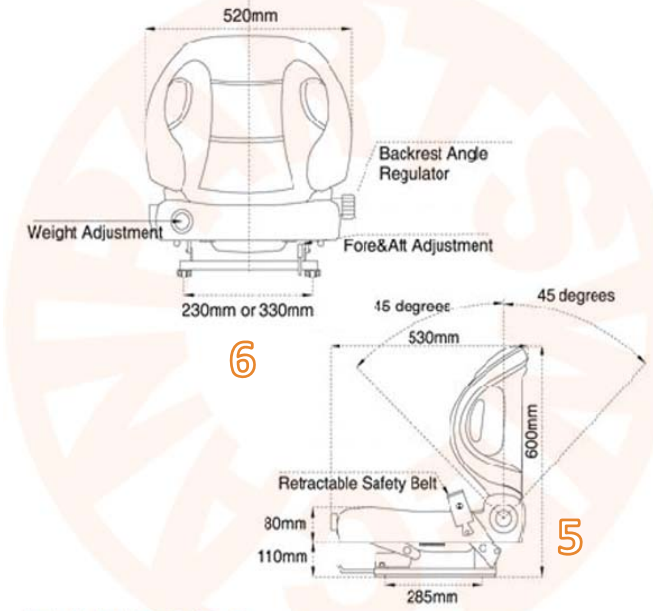

Forklift Seats Illustration

FAFS021

FAFS022

FAFS023

ITEM	FUNCTION AVAILABLE	FAFS021	FAFS022	FAFS023
1	Fore and aft sliderail with adjustment of 150mm	✓	✓	✓
2	Retractable safety belt	✓	✓	✓
3	Document bag	✓	✓	✓
4	Adjustable backrest +_45 degrees	x	✓	✓
5	Mechanical suspension integrated in cushion	x	x	✓
6	Side to side x front to back (228-230mm) x(280-290mm) or (328-330mm) x(280-290mm)	✓	✓	✓
7	Back Width	520mm	520mm	520mm
8	Side Width	520mm	520mm	530mm
9	Total Height	560mm	560mm	600mm
10	Adjustable Height	80mm-80mm	80mm-80mm	80mm-110mm