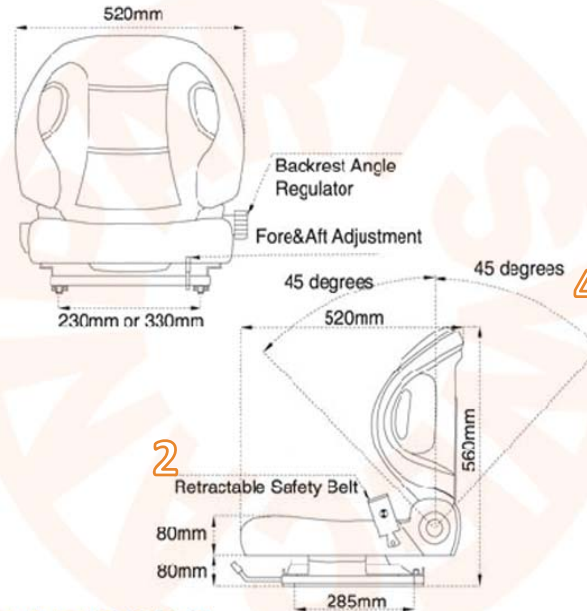

Forklift Seats Illustration

FAFS021

FAFS022

FAFS023

ITEM	FUNCTION AVAILABLE	FAFS021	FAFS022	FAFS023
1	Fore and aft sliderail with adjustment of 150mm	✓	✓	✓
2	Retractable safety belt	✓	✓	✓
3	Document bag	✓	✓	✓
4	Adjustable backrest +_45 degrees	x	✓	✓
5	Mechanical suspension integrated in cushion	x	x	✓
6	Side to side x front to back (228-230mm) x(280-290mm) or (328-330mm) x(280-290mm)	✓	✓	✓
7	Back Width	520mm	520mm	520mm
8	Side Width	520mm	520mm	530mm
9	Total Height	560mm	560mm	600mm
10	Adjustable Height	80mm-80mm	80mm-80mm	80mm-110mm