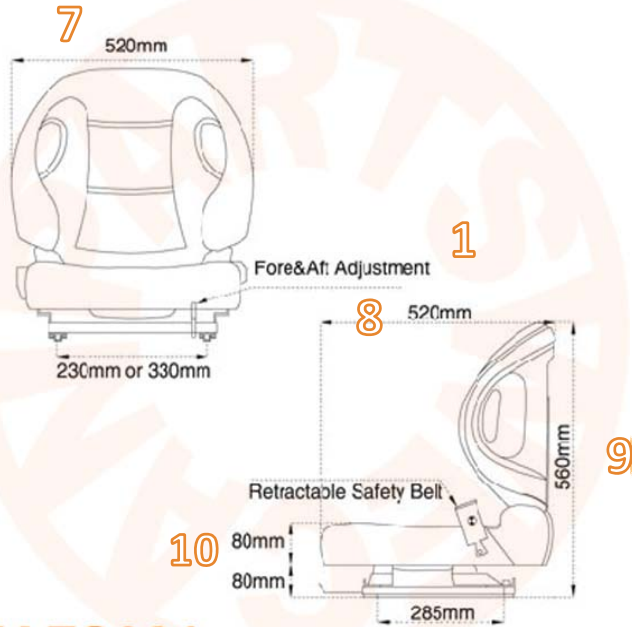

Forklift Seats Illustration

FAFS021

FAFS022

FAFS023

ITEM	FUNCTION AVAILABLE	FAFS021	FAFS022	FAFS023
1	Fore and aft sliderail with adjustment of 150mm	✓	✓	✓
2	Retractable safety belt	✓	✓	✓
3	Document bag	✓	✓	✓
4	Adjustable backrest +_45 degrees	x	✓	✓
5	Mechanical suspension integrated in cushion	x	x	✓
6	Side to side x front to back (228-230mm) x(280-290mm) or (328-330mm) x(280-290mm)	✓	✓	✓
7	Back Width	520mm	520mm	520mm
8	Side Width	520mm	520mm	530mm
9	Total Height	560mm	560mm	600mm
10	Adjustable Height	80mm-80mm	80mm-80mm	80mm-110mm